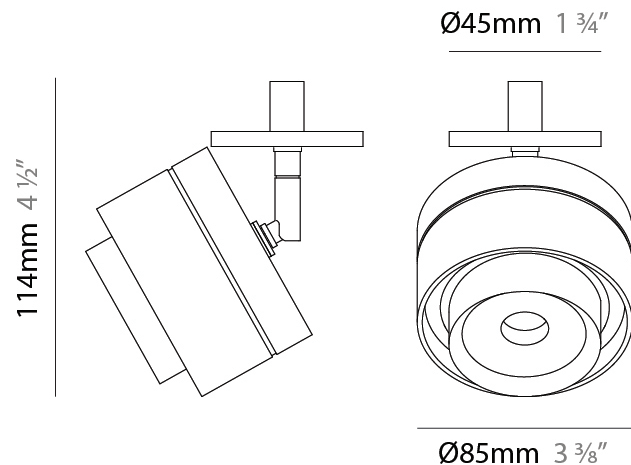

ZOOM SURFACE

A7200014- -

base number   Color   Finish
Temperature   Options

1. To build a product code in our configurator select the specify button on the base model # product page
2. To build a manual product code on this datasheet choose from the options listed below in blue font and add the suffix to the base model #

GENERAL

Series: Zoom
Brand: Letroh
Division: Architectural
Mounting Type: Surface
Mounting Location: Ceiling
Subcategory: Spots

PHYSICAL

Shape: Cylinder
Diameter (mm): 85
Diameter (in): 3 3/8
Height (mm): 114
Height (in): 4 1/2
Light Distribution: Adjustable / Downlight
Weight (kg): 0.38
Weight (lbs): 0.73
Fixture Finish: WHI / BLK
Fixture Material: Aluminum

ELECTRICAL

Lamp Type: LED (Zhaga Standard)
Input Wattage (W): 14.7
Total Output Wattage (W): 12.7
Dimming: Tri-Mode (Non-Dimming and Phase Dimming (120Vac only) and 0-10V Dimming)
Driver Included: No
Driver Location: Remote
Driver Type: Constant Current - Universal
Driver Class: Class 2
Housing: ENCP3
Input Voltage (V): 120 - 277
Constant Current (MA): 350

LED

Color Temperature (°K): 2700 / 3000
Max. Delivered Lumen (lm): 831 / 878
Nominal Lumen (lm): 1010 / 1068
CRI: >97 CRI
Lamp Life (hrs): 50000

OPTICAL

Optic°: 12 - 46
Adjustability: Tilting and rotating

RATINGS AND CERTIFICATIONS

Certified By: Certified for North American Standards
IP rating: IP20