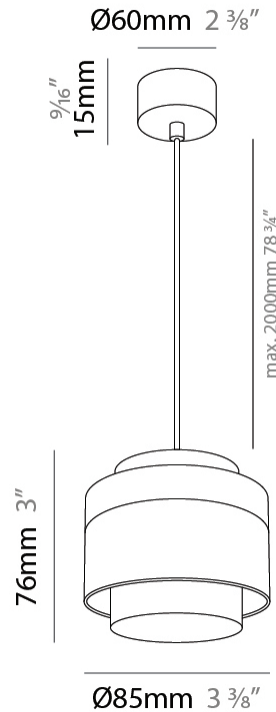

1. To build a product code in our configurator select the specify button on the base model # product page
2. To build a manual product code on this datasheet choose from the options listed below in blue font and add the suffix to the base model #

GENERAL

Series: Zoom
Brand: Letroh
Division: Architectural
Mounting Type: Suspension
Mounting Location: Ceiling
Subcategory: Pendant

PHYSICAL

Shape: Cylinder
Diameter (mm): 85
Diameter (in): 3 3/8
Height (mm): 76
Height (in): 3
Max. Overall Height (mm): 2076
Max. Overall Height (in): 81 3/4
Light Distribution: Adjustable / Downlight
Weight (kg): 0.47
Fixture Finish: WHI / BLK
Fixture Material: Aluminum
Cable Details: 2,000mm / 78 3/4" Transparent Cable

ELECTRICAL

Lamp Type: LED (Zhaga Standard)
Input Wattage (W): 14.7
Total Output Wattage (W): 12.7
Dimming: Tri-Mode (Non-Dimming and Phase Dimming (120Vac only) and 0-10V Dimming)
Driver Included: No
Driver Location: Remote
Driver Type: Constant Current - Universal
Driver Class: Class 2
Housing: ENCP3
Input Voltage (V): 120 - 277
Constant Current (MA): 350

LED

Color Temperature (°K): 2700 / 3000
Max. Delivered Lumen (lm): 831 / 878
Nominal Lumen (lm): 1010 / 1068
CRI: >97 CRI
Lamp Life (hrs): 50000

OPTICAL

Optic°: 12 - 46
Adjustability: Tilting and rotating

RATINGS AND CERTIFICATIONS

Certified By: Certified for North American Standards
IP rating: IP20

PROJECT
TYPE
SPECIFIER
QUANTITY
DATE