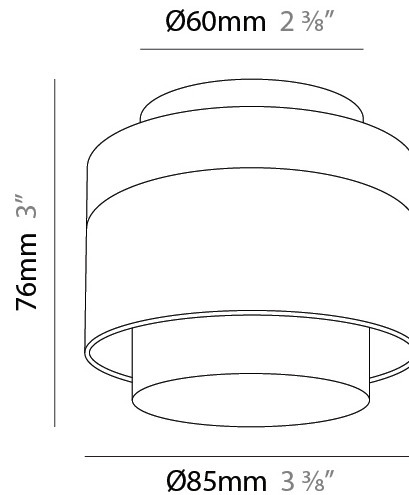

ZOOM SURFACE

A7200016- -

base number   Color   Finish
Temperature   Options

1. To build a product code in our configurator select the specify button on the base model # product page
2. To build a manual product code on this datasheet choose from the options listed below in blue font and add the suffix to the base model #

GENERAL

Series: Zoom
Brand: Letroh
Division: Architectural
Mounting Type: Surface
Mounting Location: Ceiling
Subcategory: Downlight

PHYSICAL

Shape: Cylinder
Diameter (mm): 85
Diameter (in): 3 3/8
Height (mm): 76
Height (in): 3
Light Distribution: Adjustable / Downlight
Weight (kg): 0.38
Weight (lbs): 0.73
[Fixture Finish: WHI / BLK](#)
Fixture Material: Aluminum

ELECTRICAL

Lamp Type: LED (Zhaga Standard)
Input Wattage (W): 14.7
Total Output Wattage (W): 12.7
Dimming: Tri-Mode (Non-Dimming and Phase Dimming (120Vac only) and 0-10V Dimming)
Driver Included: No
Driver Location: Remote
Driver Type: Constant Current - Universal
Driver Class: Class 2
Housing: ENCP3
Input Voltage (V): 120 - 277
Constant Current (MA): 350

LED

[Color Temperature (°K): 2700 / 3000](#)
Max. Delivered Lumen (lm): 831 / 878
Nominal Lumen (lm): 1010 / 1068
CRI: >97 CRI
Lamp Life (hrs): 50000

OPTICAL

Optic°: 12 - 46
Adjustability: Tilting and rotating

RATINGS AND CERTIFICATIONS

Certified By: Certified for North American Standards
IP rating: IP20

PROJECT
TYPE
SPECIFIER
QUANTITY
DATE